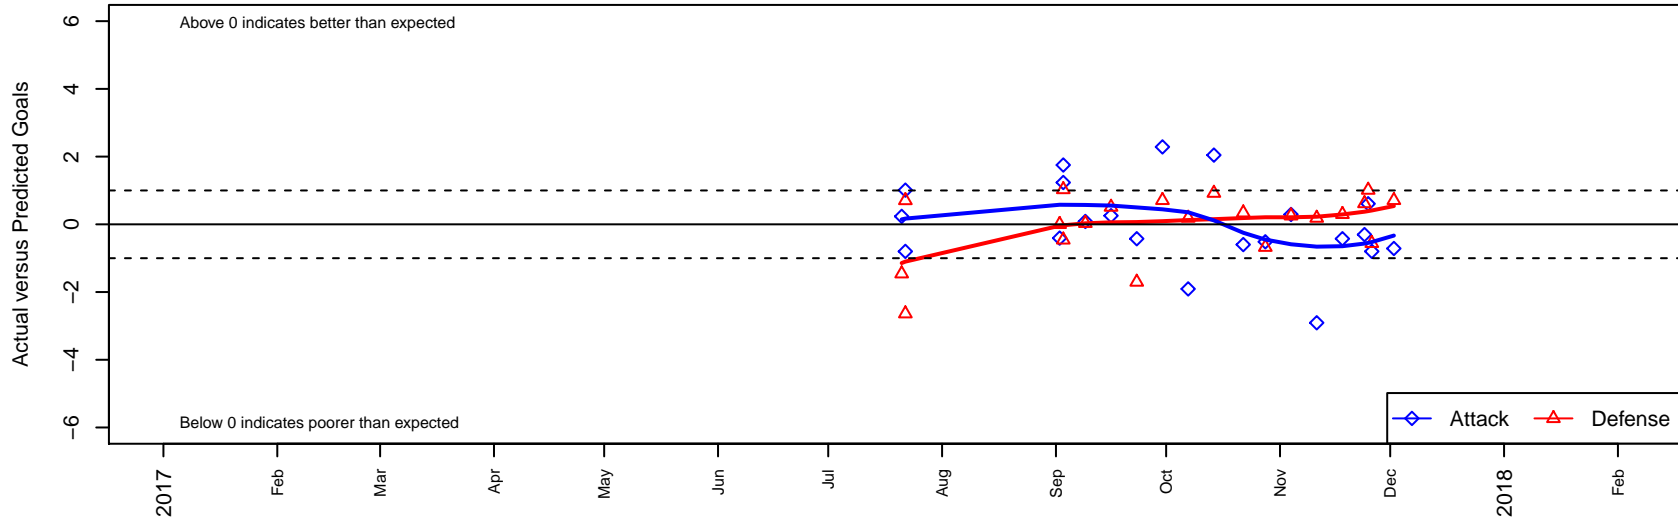

NSC White Reign G05

North Shore SC
 Woodinville, WA
 G05 total strength=721
 attack=0.55 defense=1.06
 fall league = NPSL Div 2 (05) U13

alt names used:
 NSC G05 White Reign
 NSC G05 White Reign
 NSC G05 White Reign
 NSC G05 White Reign

Venues played:
 2017 Sounders FC Cup GU13 Silver
 2017 Labor Day Cup GU13 Silver
 2017 NPSL Division 2 (05) U13
 2017 Cranberry Cup U13

NSC White Reign G05
 Dots are actual minus expected GF (blue circles) and GA (red triangles).
 Blue line is smoothed change in attack strength. Red is smoothed change in defense strength.

**attack and defense variance (black dot)
relative to other teams
and top 10 in region**

**attack and defense rating
relative to others at age
and all opponents in last 13 months**

Performance relative to 13 month average