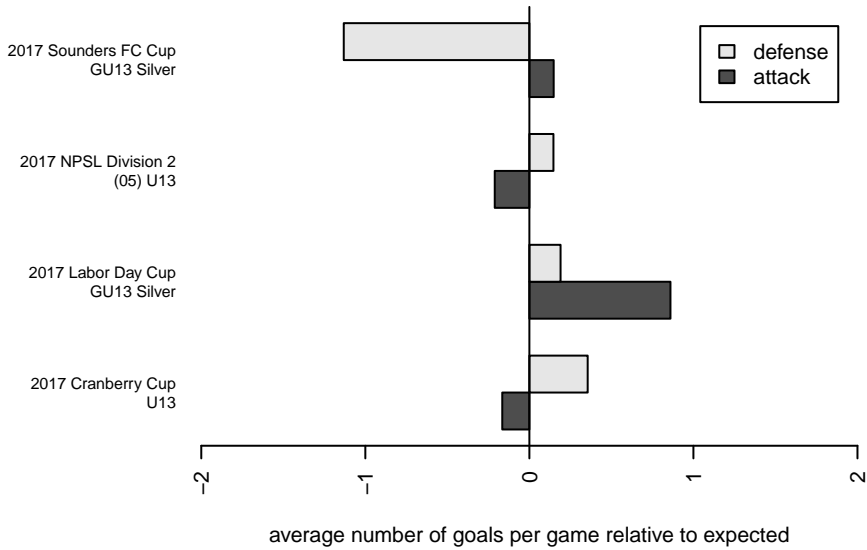

Venues played:
 2017 Sounders FC Cup GU13 Silver
 2017 Labor Day Cup GU13 Silver
 2017 NPSL Division 2 (05) U13
 2017 Cranberry Cup U13

NSC White Reign G05
 Dots are actual minus expected GF (blue circles) and GA (red triangles).
 Blue line is smoothed change in attack strength. Red is smoothed change in defense strength.

**attack and defense variance (black dot)
relative to other teams
and top 10 in region**

**attack and defense rating
relative to others at age
and all opponents in last 13 months**

Performance relative to 13 month average