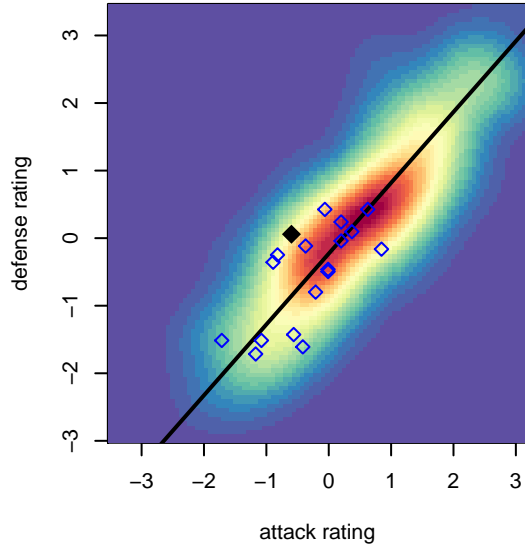

Venues played:
 2017 Sounders FC Cup GU13 Silver
 2017 Labor Day Cup GU13 Silver
 2017 NPSL Division 2 (05) U13
 2017 Cranberry Cup U13

NSC White Reign G05
 Dots are actual minus expected GF (blue circles) and GA (red triangles).
 Blue line is smoothed change in attack strength. Red is smoothed change in defense strength.

**attack and defense variance (black dot)
relative to other teams
and top 10 in region**

**attack and defense rating
relative to others at age
and all opponents in last 13 months**

Performance relative to 13 month average