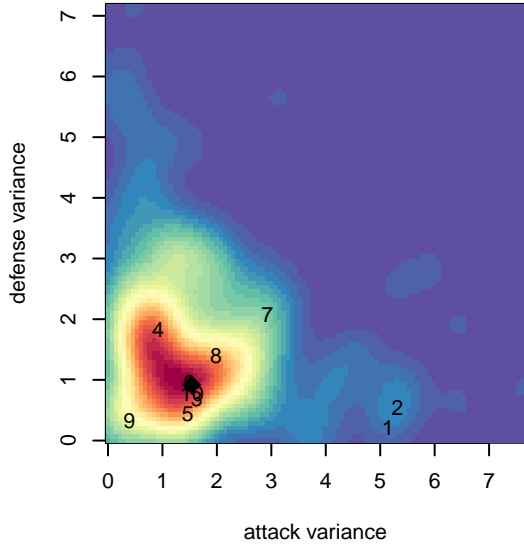

NSC White Reign G05

North Shore SC
 Woodinville, WA
 G05 total strength=721
 attack=0.55 defense=1.06
 fall league = NPSL Div 2 (05) U13

alt names used:
 NSC G05 White Reign
 NSC G05 White Reign
 NSC G05 White Reign
 NSC G05 White Reign

Venues played:
 2017 Sounders FC Cup GU13 Silver
 2017 Labor Day Cup GU13 Silver
 2017 NPSL Division 2 (05) U13
 2017 Cranberry Cup U13

NSC White Reign G05
 Dots are actual minus expected GF (blue circles) and GA (red triangles).
 Blue line is smoothed change in attack strength. Red is smoothed change in defense strength.

**attack and defense variance (black dot)
relative to other teams
and top 10 in region**

**attack and defense rating
relative to others at age
and all opponents in last 13 months**

Performance relative to 13 month average