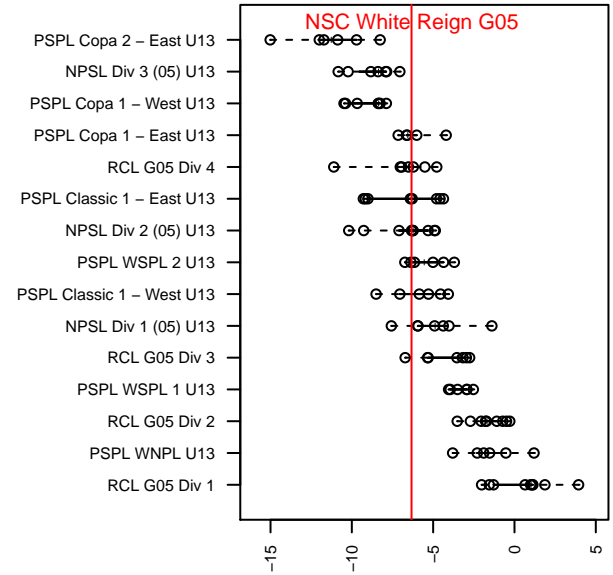

NSC White Reign G05

North Shore SC
 Woodinville, WA
 G05 total strength=721
 attack=0.55 defense=1.06
 fall league = NPSL Div 2 (05) U13

alt names used:
 NSC G05 White Reign
 NSC G05 White Reign
 NSC G05 White Reign
 NSC G05 White Reign

Venues played:
 2017 Sounders FC Cup GU13 Silver
 2017 Labor Day Cup GU13 Silver
 2017 NPSL Division 2 (05) U13
 2017 Cranberry Cup U13

NSC White Reign G05
 Dots are actual minus expected GF (blue circles) and GA (red triangles).
 Blue line is smoothed change in attack strength. Red is smoothed change in defense strength.

**attack and defense variance (black dot)
relative to other teams
and top 10 in region**

**attack and defense rating
relative to others at age
and all opponents in last 13 months**

Performance relative to 13 month average