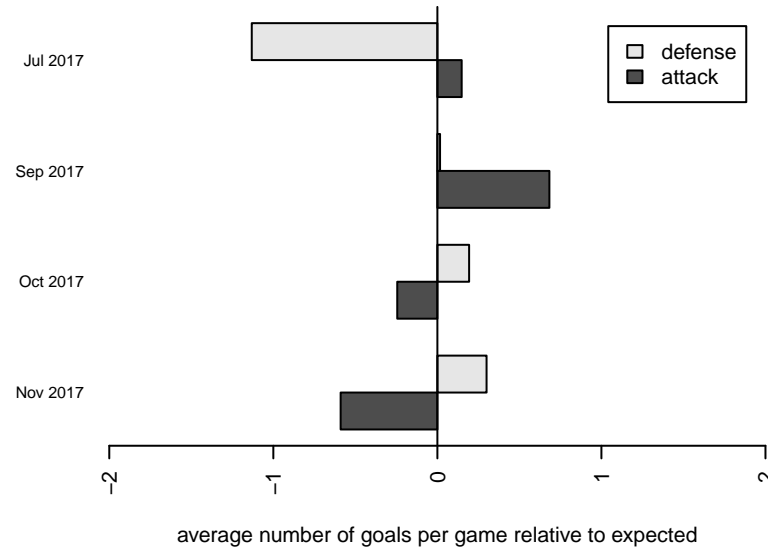

Performance relative to 13 month average